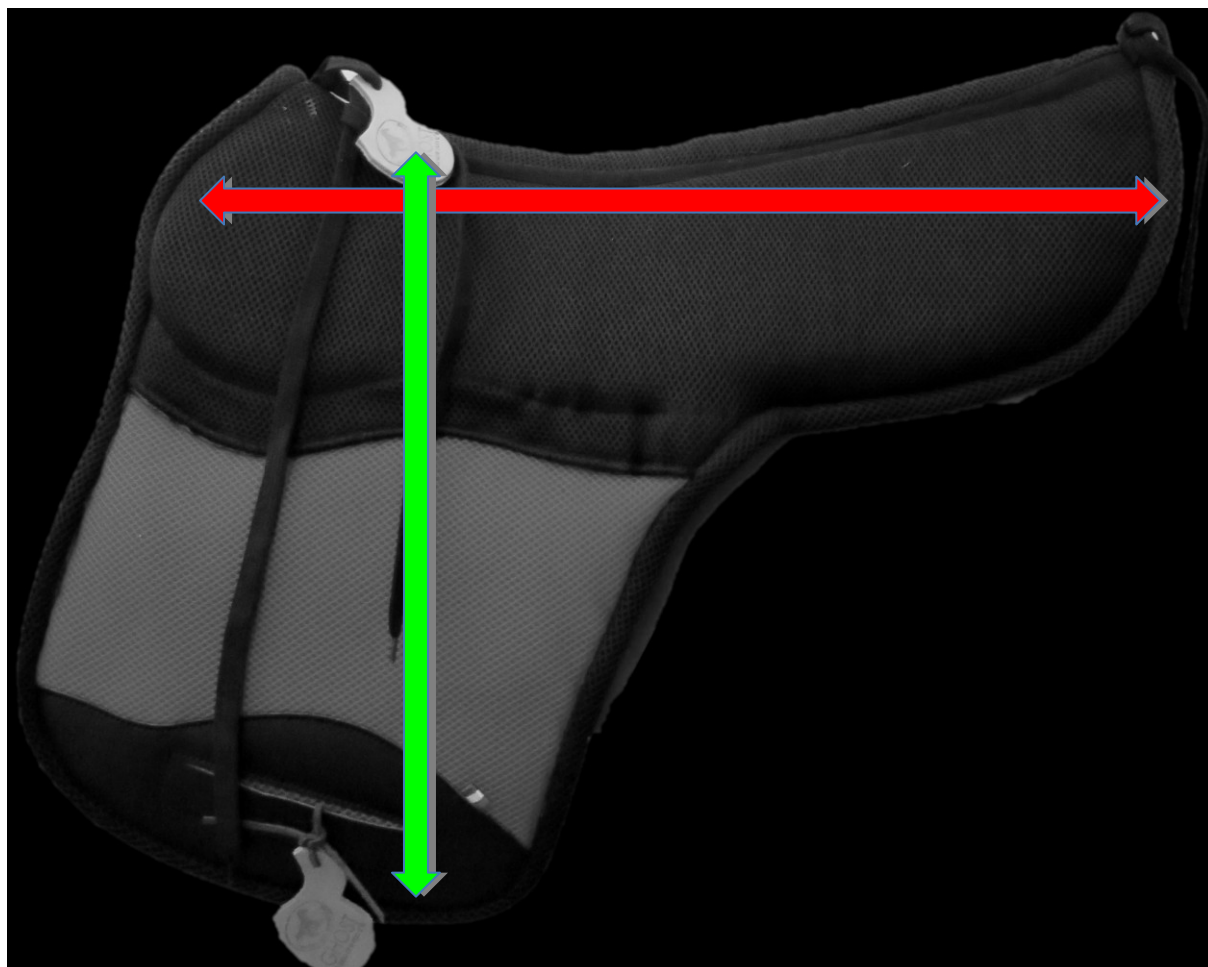

SIZES OF GHOST PADS

Saddle Pad	Standard/Grande		Piccolo	
	width	height	width	height
Quilty/Quevis	67		62	
Roma/Veneto	67	50	62	50
Barocco	67		62	
Western USA	67		62	
Classic Italy	67		62	
Classic Lipica	67		62	
Classic Flamenco	67		62	